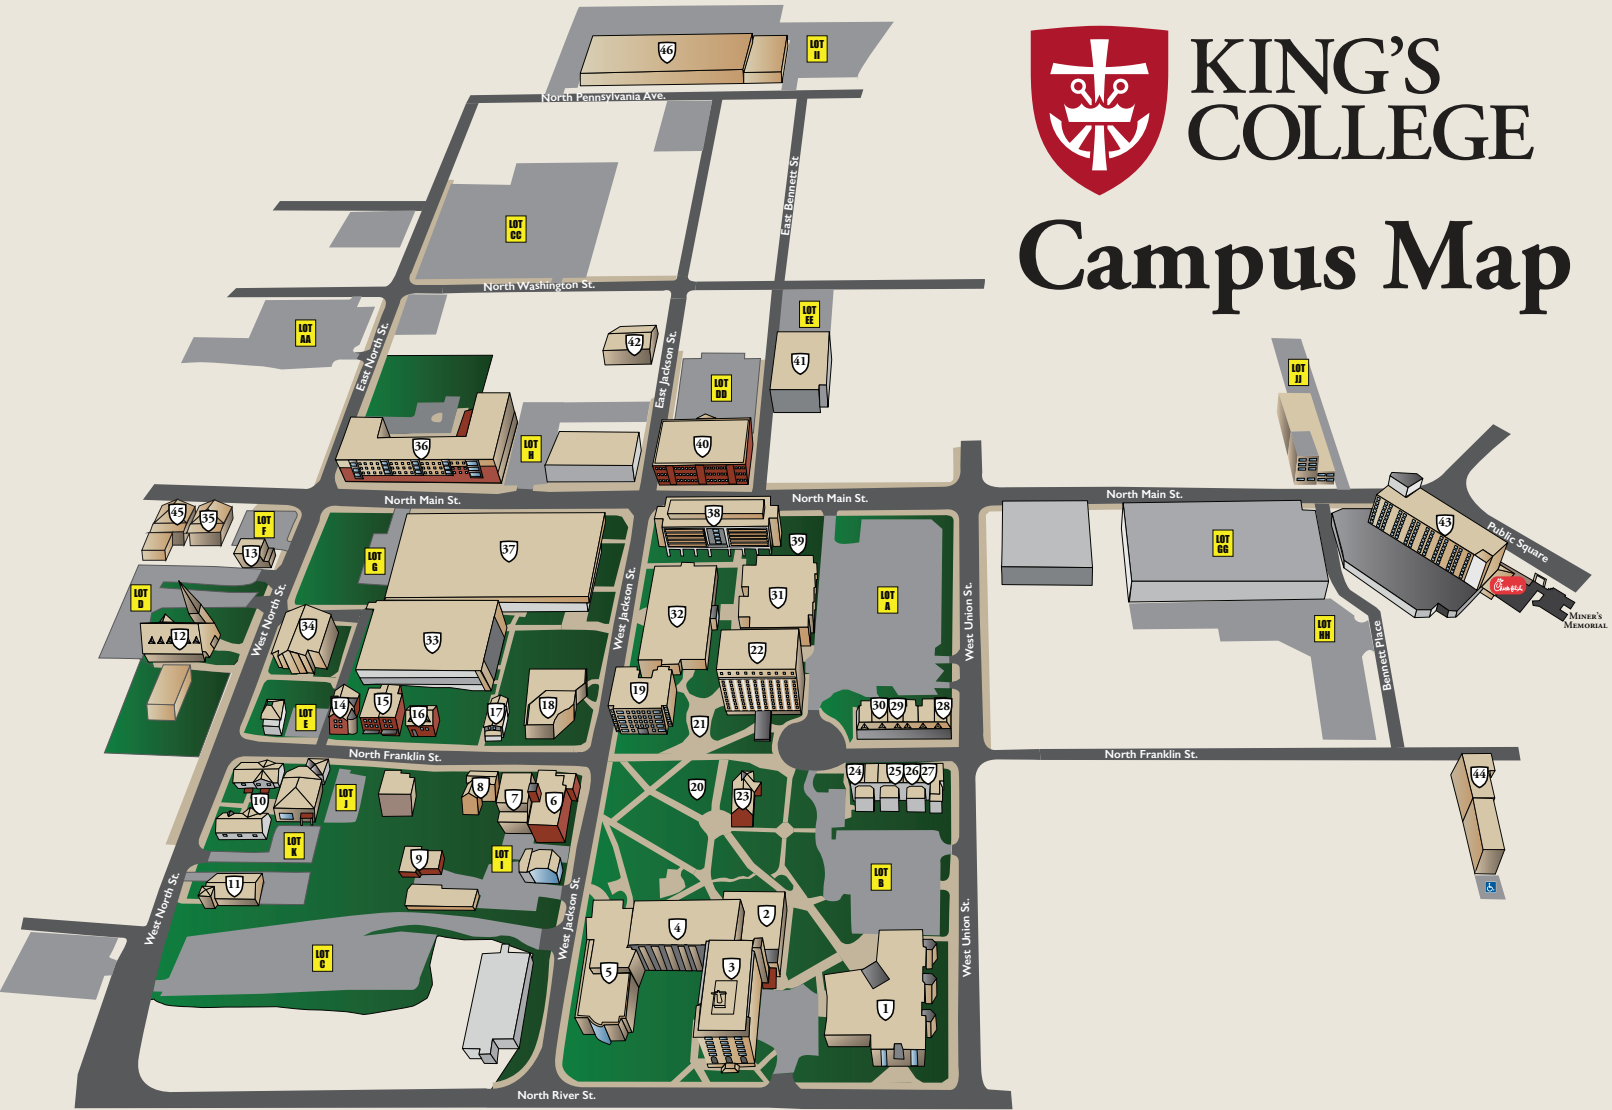

**KING'S
COLLEGE**

Campus Map

The William G. McGowan School of Business 1

- Burke Auditorium

Theater 2

Administration Building 3

- Office of Financial Aid
- Registrar
- Bursar
- Business Office
- Counseling Center

Mulligan Physical Science Center 4

Charles E. & Mary Parente Life Sciences Center 5

Marie Luksic Hall 6

John J. Lane House 7

Kilburn House 8

Environmental Studies 9

Moreau Court 10

Andre Hall (Student Health Center) 11

Campus Ministry 18

Hafey-Marian Hall 19

O'Connor Park 20

- Leo's Den
- Parent's Corner Fountain

Monarch Court 21

Holy Cross Hall 22

Office of Admission- Hessel Hall 23

Athletic Recruitment Center 24

D. Leonard Corgan Library 32

- Switchboard/Security (Open 24/7)

Gym Annex 33

Leo Flood Hall 34

Housing 35

Thomas J. O'Hara Hall 36

- Early Learning Center

Scandlon Physical Education Center 37